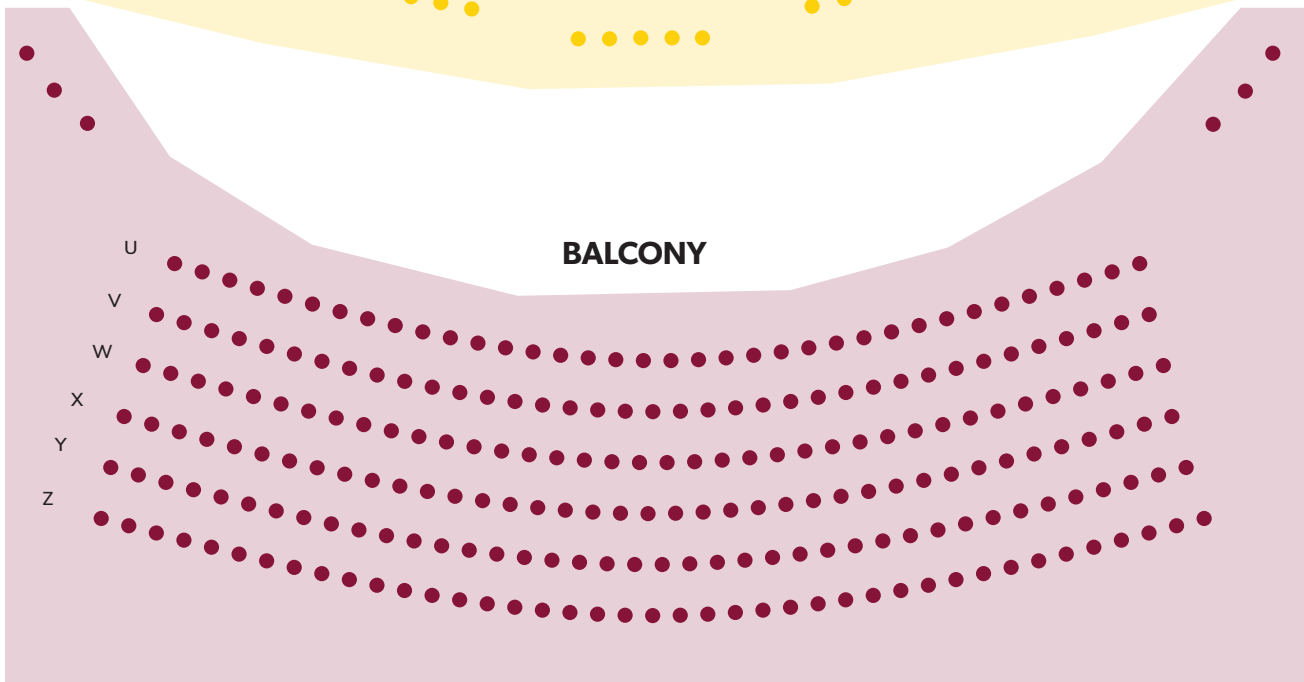

STAGE

ORCHESTRA

CLUB LEVEL

BALCONY

ASTERIA THEATRE