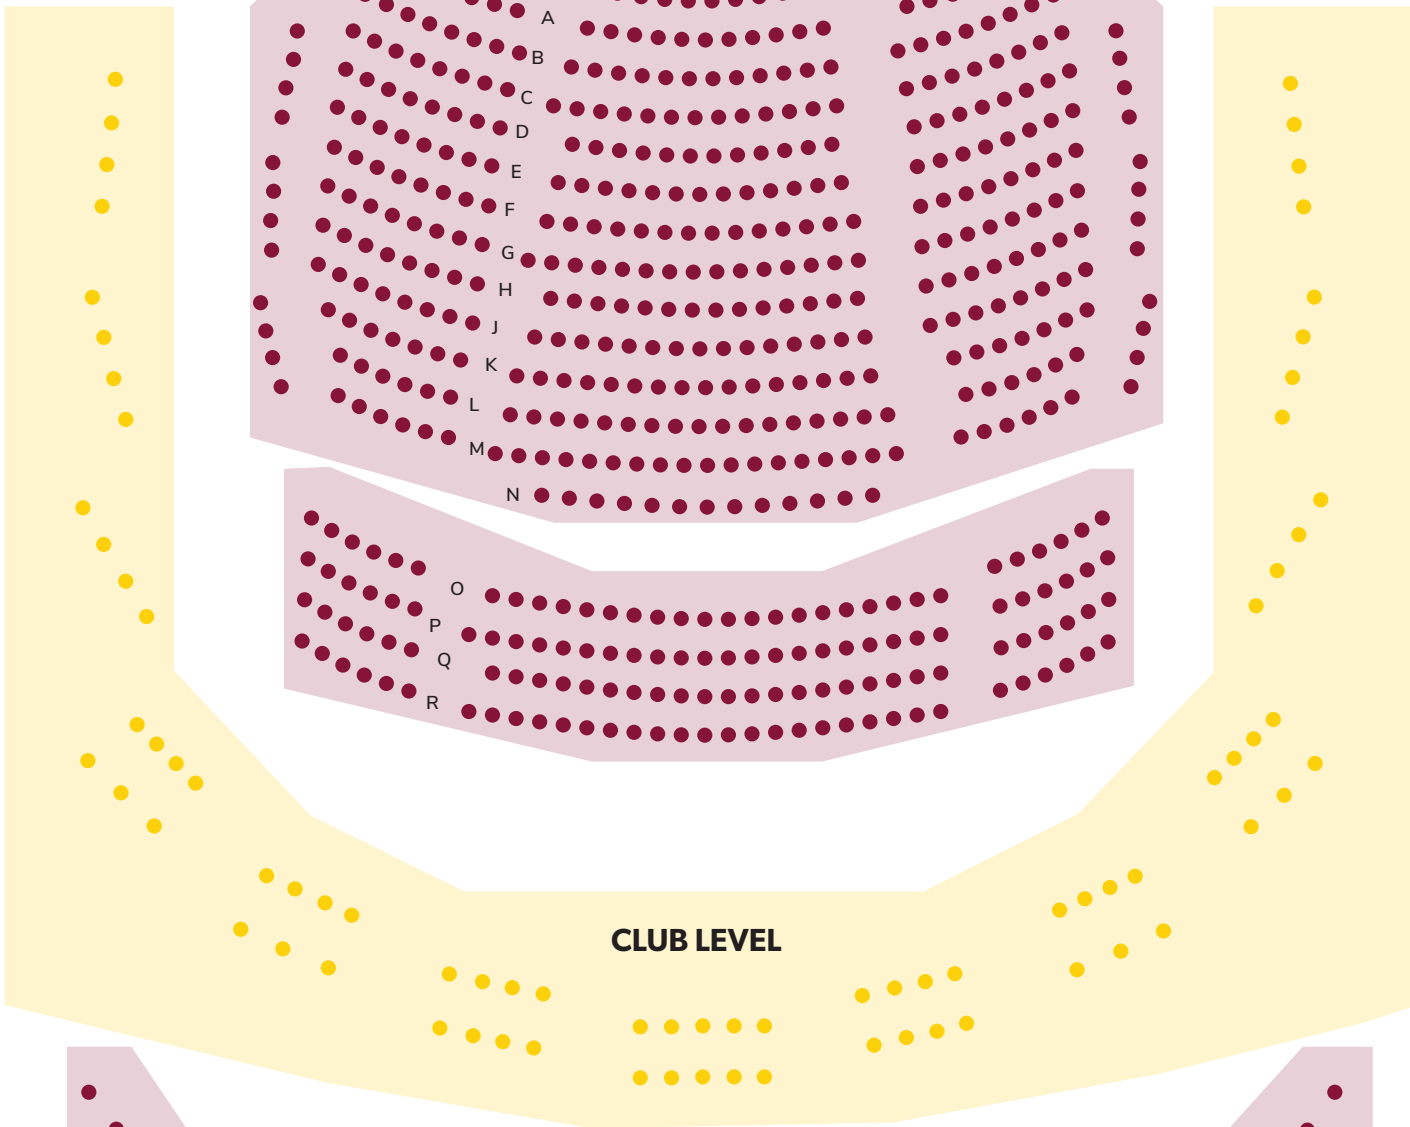

STAGE

ORCHESTRA

CLUB LEVEL

BALCONY

ASTERIA THEATRE