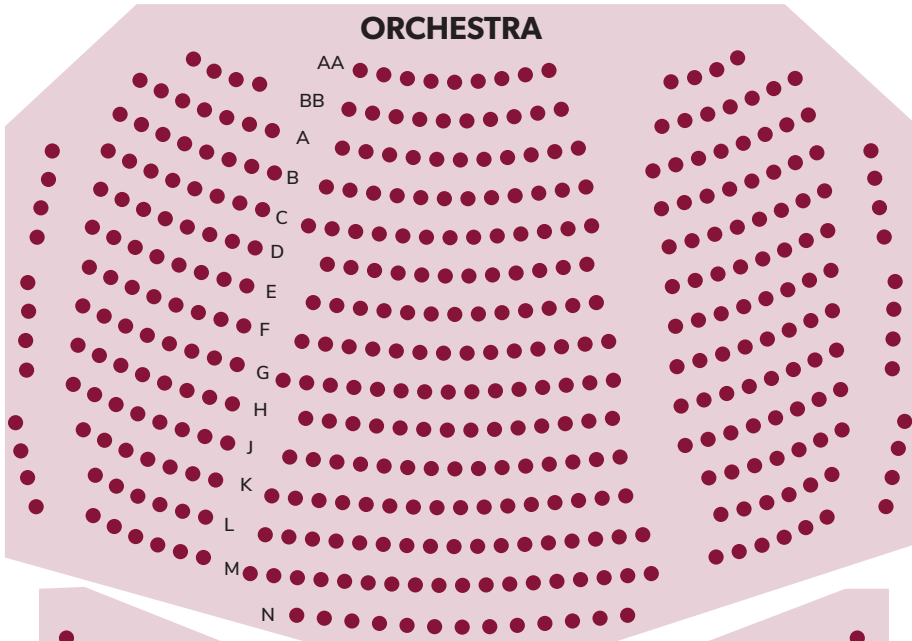

STAGE

ORCHESTRA

CLUB LEVEL

BALCONY

ASTERIA THEATRE